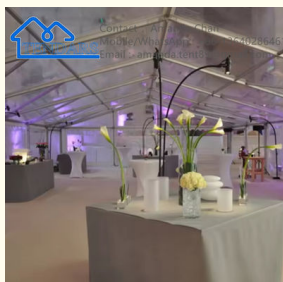

Product Specification

- Product Name: Wedding Outdoor Event Tent
- Place Of Origin: Guangdong , China
- Application: Event
- Usage: Big Event
- Color: Customized Color
- Size: Customized Size
- Side Wall: Customized
- Feature: Water Proof
- Highlight: **Outdoor Event White Marquee Party Tent, Wedding Outdoor White Marquee Party Tent, Large Banquet White Marquee Party Tent**

More Images

for more products please visit us on marquees-tent.com

Product Description

Wedding Outdoor Event Tent Large Banquet White Marquee Party Tent For Sale

Product Specification:

Item Name	Wedding Outdoor Event Tent Large Banquet White Marquee Party Tent For Sale
Frame Material	Hard pressed Aluminum Alloy T6061/T6
Roof Cover Material	850g/sqm PVC Coated Polyester Fabric
Side Wall Material	PVC Wall, Glass Wall, ABS Wall, Sandwich Wall
Span/Width	From 3m to 60m
Sidewall Height	3m, 4m , 5m, 6m or Curtomized
Color	White, Transparent, Green, Gray or Customized
Life Span	8-10 Years
Wind Load	75kg/sqm
Snow Load	80-100km/h
Resistant Temperature	-30 to +70
Features	Water Proof, UV Resistance, Fire Retardant(DIN4102,B1)
Application	Wedding, Party, Event, Exhibition,etc
Accessories	Drapery, Air Conditioner, Heater, Floor, Window, Curtain, Lighting etc.

Feature:

*Dome structure consisting of a seamless steel tubes used to enclose space.

*It with the geodesic domes design, the dome tent size can be custom-made from 4m(13ft) to 50m(164ft) in diameter. *It is commonly used for glamping, hotel, camping, resort, greenhouse, temporary structures or to enclose equipment. *YUNTU dome frames are made from stoving varnish, galvanized steel and stainless steel. *Dome cover is double-coated PVC fabric which it is Fire Retardant (DIN 4102 B1), Waterproof, UV Resistance.