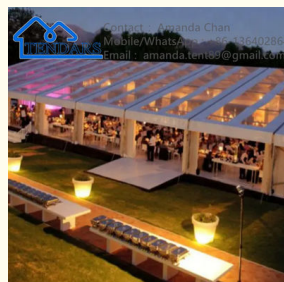

Wedding Outdoor Event Marquee Tent Large Banquet White Party Canopy Structure Design

Our Product Introduction

Basic Information

- Place of Origin: Guangdong
- Brand Name: Tendars
- Certification: ISO9001, SGS Coc, CE
- Model Number: Big tent
- Minimum Order Quantity: 25 square meters
- Price: Reconsideration
- Packaging Details: 1, The aluminium frame structure packed into the bubble film 2, the pvc fabric roof cover and sidewalls are packed into the PVC fabric carry bag; 3, Hardware packed into the box.
- Delivery Time: 18days or To be negotiated
- Payment Terms: L/C, T/T, Western Union, MoneyGram
- Supply Ability: 50000 Square Meters per Month

Product Specification

- Product Name: Wedding Outdoor Event Tent
- Place Of Origin: Guangdong , China
- Application: Event
- Usage: Big Event
- Color: Customized Color
- Size: Customized Size
- Side Wall: Customized
- Feature: Water Proof
- Highlight: **Outdoor Event White Marquee Party Tent, Wedding Outdoor White Marquee Party Tent, Large Banquet White Marquee Party Tent**

More Images

for more products please visit us on marquees-tent.com

Product Description

Wedding Outdoor Event Tent Large Banquet White Marquee Party Tent For Sale

Product Specification:

Item Name	Wedding Outdoor Event Tent Large Banquet White Marquee Party Tent For Sale
Frame Material	Hard pressed Aluminum Alloy T6061/T6
Roof Cover Material	850g/sqm PVC Coated Polyester Fabric
Side Wall Material	PVC Wall, Glass Wall, ABS Wall, Sandwich Wall
Span/Width	From 3m to 60m
Sidewall Height	3m, 4m , 5m, 6m or Curtomized
Color	White, Transparent, Green, Gray or Customized
Life Span	8-10 Years
Wind Load	75kg/sqm
Snow Load	80-100km/h
Resistant Temperature	-30 to +70
Features	Water Proof, UV Resistance, Fire Retardant(DIN4102,B1)
Application	Wedding, Party, Event, Exhibition,etc
Accessories	Drapery, Air Conditioner, Heater, Floor, Window, Curtain, Lighting etc.