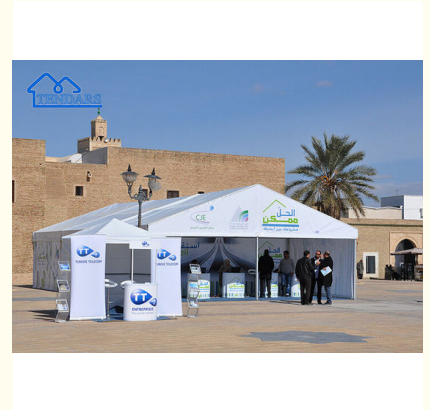

Prices Waterproof Event Marquee Tent Aluminum Big House Shaped Tent For

Our Product Introduction

Basic Information

- Place of Origin: Guangdong
- Brand Name: Tendars
- Certification: ISO9001, SGS Coc, CE
- Model Number: Big tent
- Minimum Order Quantity: 25 square meters
- Price: Reconsideration
- Packaging Details: 1, The aluminium frame structure packed into the bubble film 2, the pvc fabric roof cover and sidewalls are packed into the PVC fabric carry bag; 3, Hardware packed into the box.
- Delivery Time: 18days or To be negotiated
- Payment Terms: L/C, T/T, Western Union, MoneyGram
- Supply Ability: 50000 Square Meters per Month

Product Specification

- Product Name: Big House Shaped Tent
- Side Wall: PVC Walls, glass Wall, ABS Wall, sandwich Panel Wall, etc.
- Connectors: Hot-dip Galvanized. Zinc Thickness About 80um
- Temperature Resistance: -30 Degree Celsius ~ +70 Degree Celsius
- Wind Resistance: 120km/h
- Snow Load: 75kg/sqm (snow Can't Stay If Use Big Degree Roof Pitch Design)
- Fixing Solution: Ground Anchor, Expandable Bolt, Weight Plate, Etc.
- Color: White, Black, Blue, Green, Red, Yellow, Etc.
- Highlight: **Aluminum Alloy Frame, Waterproof PVC Cover, Outdoor Event Space**

More Images

for more products please visit us on marquees-tent.com

Product Description

Wholesale Prices Waterproof Event Marquee Tent Aluminum Big House Shaped Tent For Sale

Description :

Main Profile	Material: Hard pressed extruded aluminium 6082-T6, 6061/T6
	Features: Stainless
Cover	Material: Double PVC-coated polyester textile, 750g-900g/m ²
	Features: Waterproof, flame retardant to DIN4102 B1, M2, CFM,
	UV resistant
Eave Connection	Hot-dip Galvanized twin steel plate
Wind Loading	100km/hour