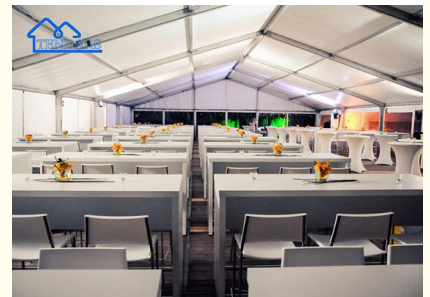

Product Specification

- Product Name: A Shape Tent
- Usage: Warehouse
- Frame Material: Aluminum Alloy 6061/T6
- Cover Material: 850g PVC Coated Polyester Fabric
- Logo: Customized Logo Accept
- Accessories: Door
- Feature: Durable
- Size: Customized Size
- Highlight: **Aluminum Alloy Frame, Durable Event Canopy, Outdoor Event Space**