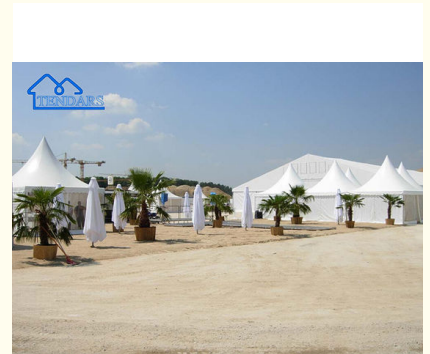

Outdoor Custmized Waterproof Pagoda Exhibition White Canvas Tent Outdoor Commercial Structure

Our Product Introduction

for more products please visit us on marquees-tent.com

Basic Information

- Place of Origin: Guangdong
- Brand Name: Tendars
- Certification: ISO9001, SGS Coc, CE
- Model Number: Small tent
- Minimum Order Quantity: 25 square meters
- Price: Reconsideration
- Packaging Details: 1, The aluminium frame structure packed into the bubble film 2, the pvc fabric roof cover and sidewalls are packed into the PVC fabric carry bag; 3, Hardware packed into the box.
- Delivery Time: 18days or To be negotiated
- Payment Terms: L/C, T/T, Western Union, MoneyGram
- Supply Ability: 50000 Square Meters per Month

Product Specification

- Product Name: White Canvas Tent
- Color: White / Clear / Custmized
- Size: 3*3 /4*4 /5*5 /6*6/ 8*8/ 10*10 Ect
- Feature: UV Resistance / Waterproof / Flame Retardant / Movable
- Frame Material: Hard Pressed Extruded Aluminum Alloy
- Accessories: Glass Door/Lining /Floor Ect
- Snow Load: 75 Kg / Sqm
- Wind Load: 100km / H
- Highlight: **custom waterproof pagoda tent, white canvas exhibition tent, aluminium commercial outdoor structure**

Details:

Introduction:

The White Canvas Pagoda Tent combines timeless aesthetics with practical functionality, making it a popular choice for a wide range of outdoor events and gatherings. Its graceful silhouette and versatile design make it suitable for weddings, parties, corporate functions, trade shows, exhibitions, and more.

FQA:

What is a White Canvas Pagoda Tent?

A White Canvas Pagoda Tent is an outdoor shelter solution characterized by its distinctive pagoda-style roof design and durable white canvas

canopy. These tents are popular for various events due to their elegant appearance and practical functionality.