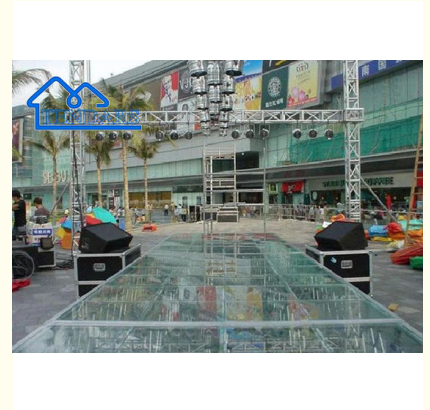

Assemble Stage Truss, Stage Board, Toughened Glass Stage For Different Kinds Of Events

Our Product Introduction

Basic Information

- Place of Origin: Guangdong
- Brand Name: Tendars
- Certification: ISO9001, SGS Coc, CE
- Model Number: Truss Frame
- Minimum Order Quantity: 25 square meters
- Price: Reconsideration
- Packaging Details: 1, The aluminium frame structure packed into the bubble film 2, the pvc fabric roof cover and sidewalls are packed into the PVC fabric carry bag; 3, Hardware packed into the box.
- Delivery Time: 18days or To be negotiated
- Payment Terms: L/C, T/T, Western Union, MoneyGram
- Supply Ability: 50000 Square Meters per Month

Product Specification

- Product Name: Glass Stage
- Material: Aluminum Alloy 6082-T6
- Size: 1.22*2.44M&1.22*1.22M
- Height: 400-600-800-1000-1200mm
- Mesa Color: Red, Black, Brown, glass
- Main Tube Diameter: 50*3mm
- Sub Tube Diameter: 25*2mm
- Use: Different Kinds Of Events
- Highlight: **aluminum stage truss with toughened glass, assemble stage truss for events, toughened glass stage board**