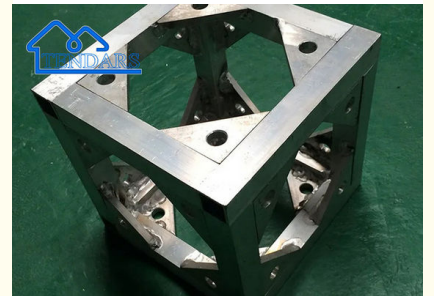

Easy Portable Exhibition Aluminum Stage Curved Truss For Exhibition Display, Promotion, Stage And So

Our Product Introduction

for more products please visit us on marquees-tent.com

Basic Information

- Place of Origin: Guangdong
- Brand Name: Tendars
- Certification: ISO9001, SGS Coc, CE
- Model Number: Truss Frame
- Minimum Order Quantity: 25 square meters
- Price: Reconsideration
- Packaging Details: 1, The aluminium frame structure packed into the bubble film 2, the pvc fabric roof cover and sidewalls are packed into the PVC fabric carry bag; 3, Hardware packed into the box.
- Delivery Time: 18days or To be negotiated
- Payment Terms: L/C, T/T, Western Union, MoneyGram
- Supply Ability: 50000 Square Meters per Month

Product Specification

- Product Name: Aluminum Stage Curved Truss
- Type: Indoor Or Outdoor
- Shape: Square Or Customized
- Size: As Required
- Color: Silver Or Other
- Application: Exhibition Display, Promotion, Stage, Advertising And So On
- OEM: Available
- Place Of Origin: Guangdong, China
- Highlight: **portable aluminum stage truss, curved exhibition display truss, aluminum truss for stage promotion**

More Images

Product Description

Easy Portable Exhibition Aluminum Stage Curved Truss For Exhibition Display, Promotion, Stage And So On

Product Description:

Material	Aluminum alloy 6061-T6 or 6082-T6
Truss type	Bolt truss and spigot truss
Type	Indoor or outdoor
Shape	Square or customized
Graphic	Vinyl/fabric
Application	Exhibition display, promotion, stage, advertising and so on
Printing	Vinyl printing and dye sublimation fabric printing
Surface treatment	Oxidizing treatment or power coated in your choice of custom colors
Size	Different sizes are designed to be used in a 10'x10' / 10'x20' / 20'x20' booth spaces.
Accessories	Flood lights / TV hanger set / display shelves for option
Packing	Plastic bubble and carton / customized flight cases are available too..
Warranty	Lifetime warranty on hardware