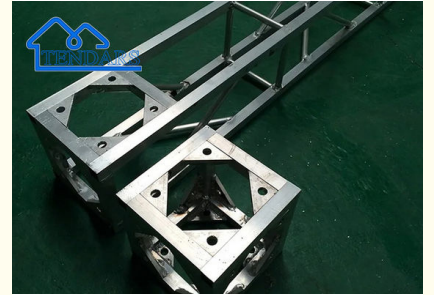

Easy Portable Exhibition Aluminum Stage Curved Truss For Exhibition Display, Promotion, Stage And So

Our Product Introduction

for more products please visit us on marquees-tent.com

Basic Information

- Place of Origin: Guangdong
- Brand Name: Tendars
- Certification: ISO9001, SGS Coc, CE
- Model Number: Truss Frame
- Minimum Order Quantity: 25 square meters
- Price: Reconsideration
- Packaging Details: 1, The aluminium frame structure packed into the bubble film 2, the pvc fabric roof cover and sidewalls are packed into the PVC fabric carry bag; 3, Hardware packed into the box.
- Delivery Time: 18days or To be negotiated
- Payment Terms: L/C, T/T, Western Union, MoneyGram
- Supply Ability: 50000 Square Meters per Month

More Images

Product Description

Easy Portable Exhibition Aluminum Stage Curved Truss For Exhibition Display, Promotion, Stage And So On

Product Description:

Material	Aluminum alloy 6061-T6 or 6082-T6
Truss type	Bolt truss and spigot truss
Type	Indoor or outdoor
Shape	Square or customized
Graphic	Vinyl/fabric
Application	Exhibition display, promotion, stage, advertising and so on
Printing	Vinyl printing and dye sublimation fabric printing
Surface treatment	Oxidizing treatment or power coated in your choice of custom colors
Size	Different sizes are designed to be used in a 10'x10' / 10'x20' / 20'x20' booth spaces.
Accessories	Flood lights / TV hanger set / display shelves for option
Packing	Plastic bubble and carton / customized flight cases are available too..
Warranty	Lifetime warranty on hardware

Features:

Durability: Constructed from high-quality aluminum alloy, the stage and truss system are sturdy and capable of withstanding heavy loads and repeated use.

Versatility: The curved truss design allows for flexible configurations, making it suitable for a variety of stage setups, including concerts, performances, exhibitions, and corporate events.