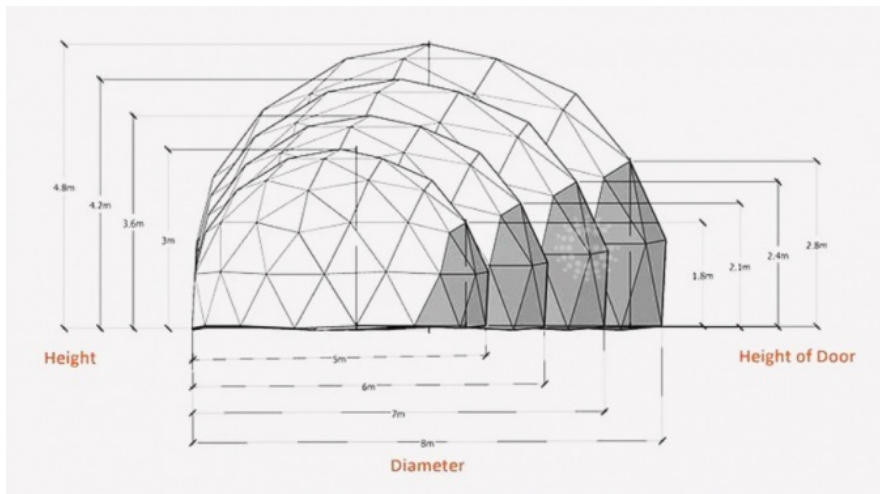

Product Description

Eco-Friendly Comfortable Customized Amenities Glamping Hotel Geodesic Dome Tent For Sale

Product Parameter :

A Geodesic Dome tent is a versatile outdoor housing, characterized by its unique spherical design that provides spacious and comfortable living space. These tents are widely used for camping, outdoor activities, music festivals, exhibition halls, and more. They offer reliable protection from wind and rain, with excellent stability and durability to withstand various weather conditions. The Geodesic Dome tent is also popular for its easy assembly and disassembly process, making it an ideal choice for travelers, camping enthusiasts, and outdoor event organizers. Whether it's an adventurous journey or a leisurely retreat, the Geodesic Dome tent offers a comfortable, safe, and close-to-nature living experience.

Diameter (m)	Ridge Height (m)	Projection Area ( )
5	2.93	19.6
8	4	50.2
12	6	113
15	6.72	176.6
20	10	314
25	12.5	490.6
30	13	706.5
40	16.5	1256
50	20	1962.5
60	25	2826
Customize-made 3m to 60m Diameter Geodesic Dome Tent		

Here are the characteristics of a Dome tent:

1. **1. Unique design:** Stable spherical design, no central support pole needed.
2. **2. Spacious interior:** Spacious dome shape for comfortable movement and rest.
3. **3. Excellent stability:** Wind-resistant design ensures stability in harsh weather for dome tents.
4. **4. Easy assembly and disassembly:** Modular design for easy setup and take down of dome tents.
5. **5. Versatility:** Versatile dome tents for camping, events, and temporary.
6. **6. Lightweight and portable:** Lightweight materials for easy transport and outdoor mobility of dome tents.
7. **7. Durability:** Durable dome tents with waterproof and abrasion-resistant materials.

Dome tents are used in various scenarios, including:

- **Camping:** Easy setup, spacious, weather-resistant: popular for camping trips.
- **Outdoor Events:** Outdoor events: dome tents as Housing, booths, vendor stalls.
- **Exhibitions and Trade Shows:** exhibition halls, product showcases, interactive displays.
- **Adventure and Expedition:** dome tents for remote expeditions.
- **Backyard Retreats:** dome tents for relaxation, meditation, stargazing.