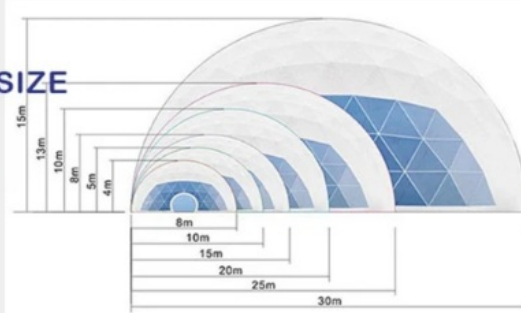

Product Specification

- Product Name: Dome Glamping Hotel Tent
- Usage: Festival,event,party,wedding Or Coffee,hotel , Camping Tent Etc
- Frame: Hot Dip Galvanized Steel
- Cover Material: 850g/sqm PVC-coated Fabric, Block Out
- Size: 3-50m Diameter Customization
- Color: Clear Pvc Or White , Other Color Need Customize
- Wind Resistance: 100km/h 8level Wind
- Life Span: Frame 15 Years, PVC Cover 5~10 Years
- Highlight: **pop up glamping hotel tent, folding off ground camping tent, dome tent with camping bed**

Details:

What is size you can choose?

Tent size depends on the number of people need build dome tent to live in the area .Our tent size, can be 3meter to 55meter diameter width , contact us for your specific customize requirement , more infomation on tent options .
More option as below :

CUSTOMIZED SIZE

size customized
build suitable
dome tent

Dome Tent					
Items	Tube size	Thickness	Height	Area	Material
SDQ-3m	Ø20	1.5mm	2.1m	7.065m ²	Steel
SDQ-4m	Ø20	1.5mm	2.5m	12.56m ²	Steel
SDQ-5m	Ø26	1.5mm	3.0m	19.625m ²	Steel
SDQ-6m	Ø26	1.5mm	3.5m	28.26m ²	Steel
SDQ-7m	Ø26	1.5mm	4.1m	38.465m ²	Steel
SDQ-8m	Ø32	2mm	4.5m	50.24m ²	Steel
SDQ-9m	Ø32	2mm	5.0m	63.585m ²	Steel
SDQ-10m	Ø32	2mm	5.5m	78.5m ²	Steel
SDQ-11m	Ø32	2mm	6.0m	94.985m ²	Steel
SDQ-12m	Ø32	2mm	6.5m	113.04m ²	Steel
SDQ-15m	Ø32	2mm	7.5m	176.625m ²	Steel
SDQ-20m	Ø32	3mm	10m	490.625m ²	Steel
SDQ-25m	Ø48	3mm	12.5m	1005m ²	Steel
SDQ-30m	Ø60	3mm	15m	706.5m ²	Steel